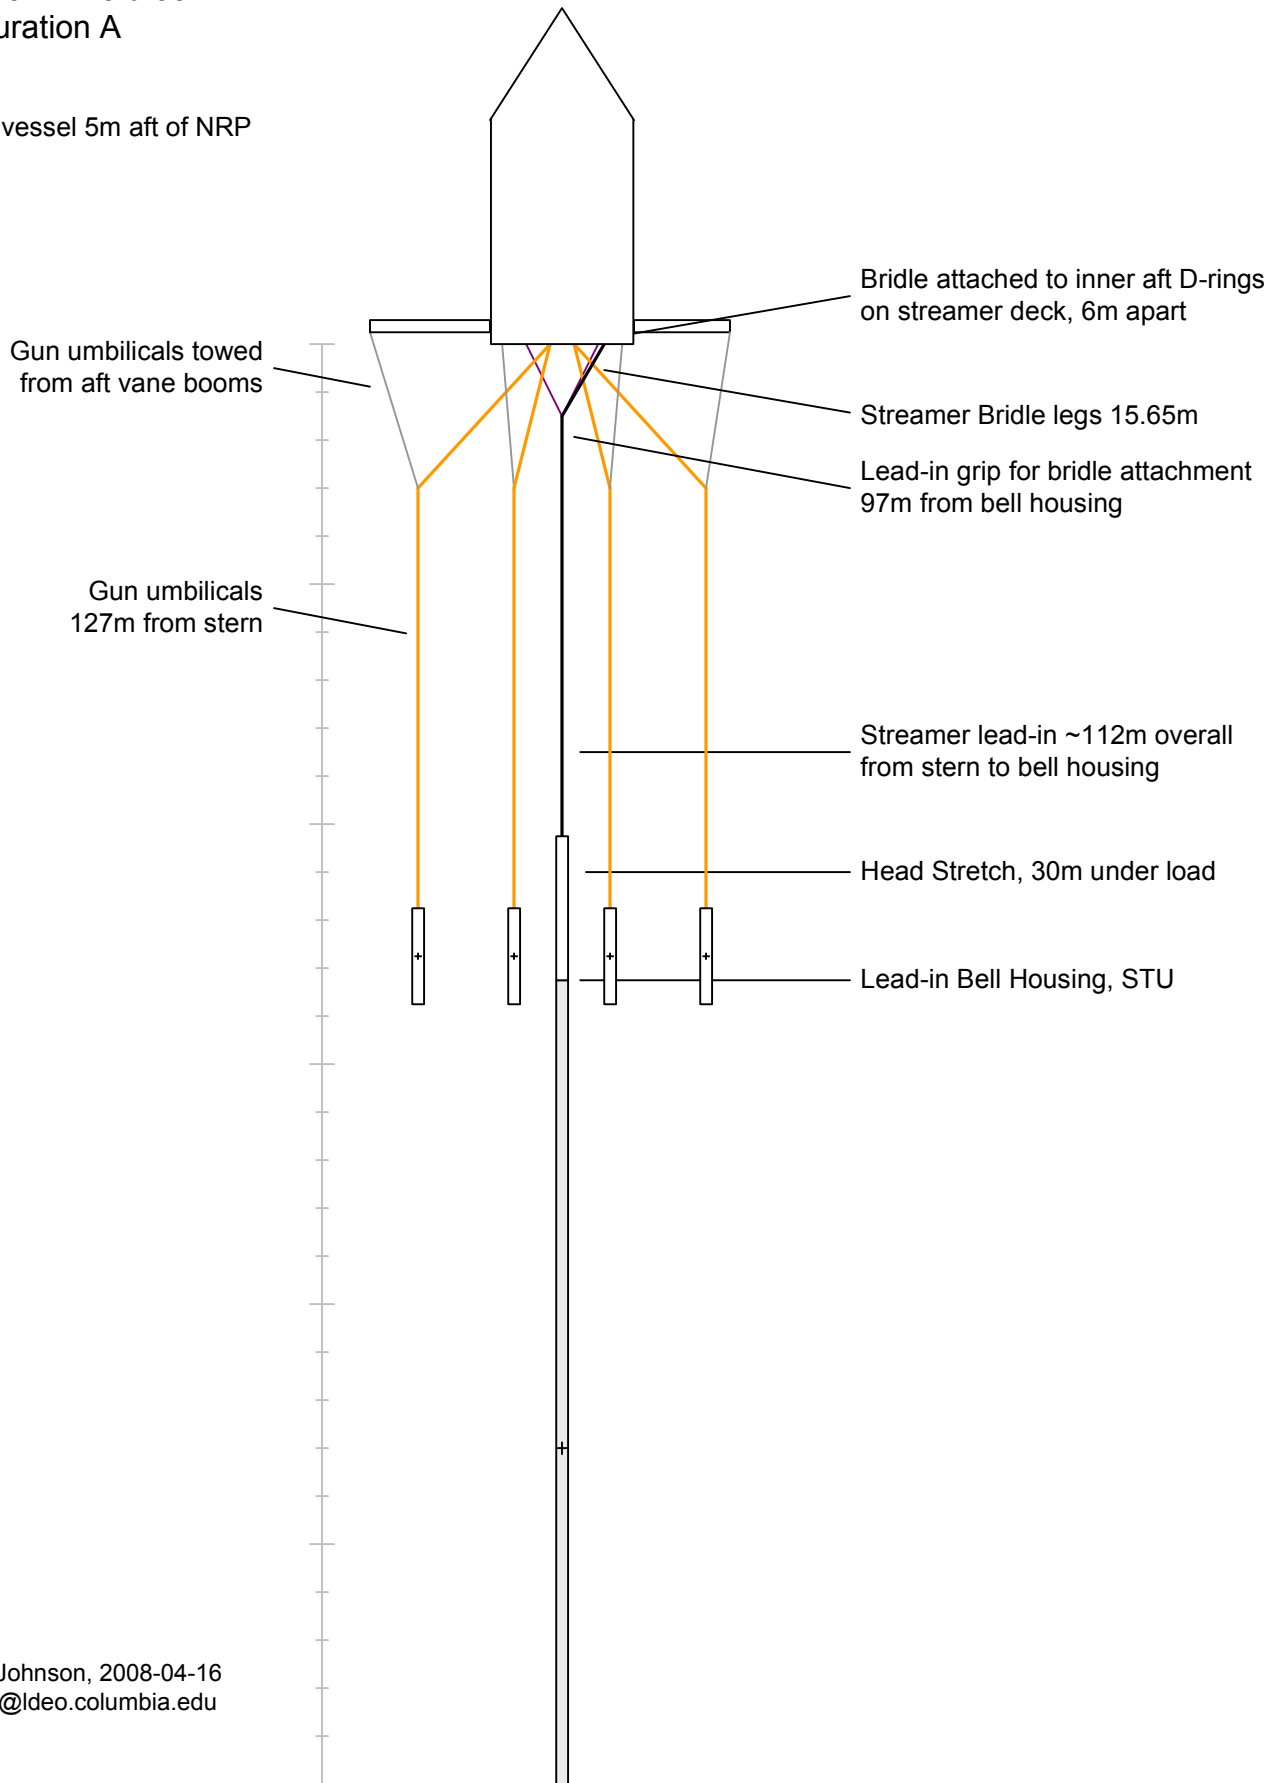

RV Langseth – Offsets Configuration
MGL0804 – Holbrook I
Configuration A

Stern of vessel 5m aft of NRP

RV Langseth – Offsets Configuration
MGL0804 – Holbrook I
Configuration B

Stern of vessel 5m aft of NRP