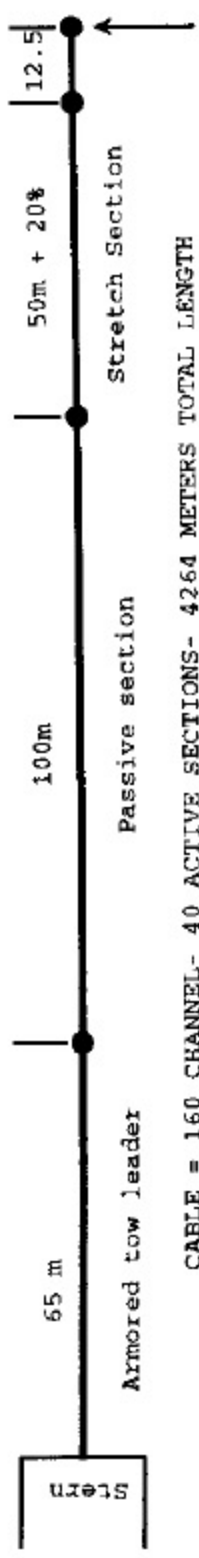

MAURICE EWING SETBACK AND OFFSET DIAGRAM

Source to NT offset = 615'

CABLE = 160 CHANNEL- 40 ACTIVE SECTIONS- 4264 METERS TOTAL LENGTH

Not

Figure 3b