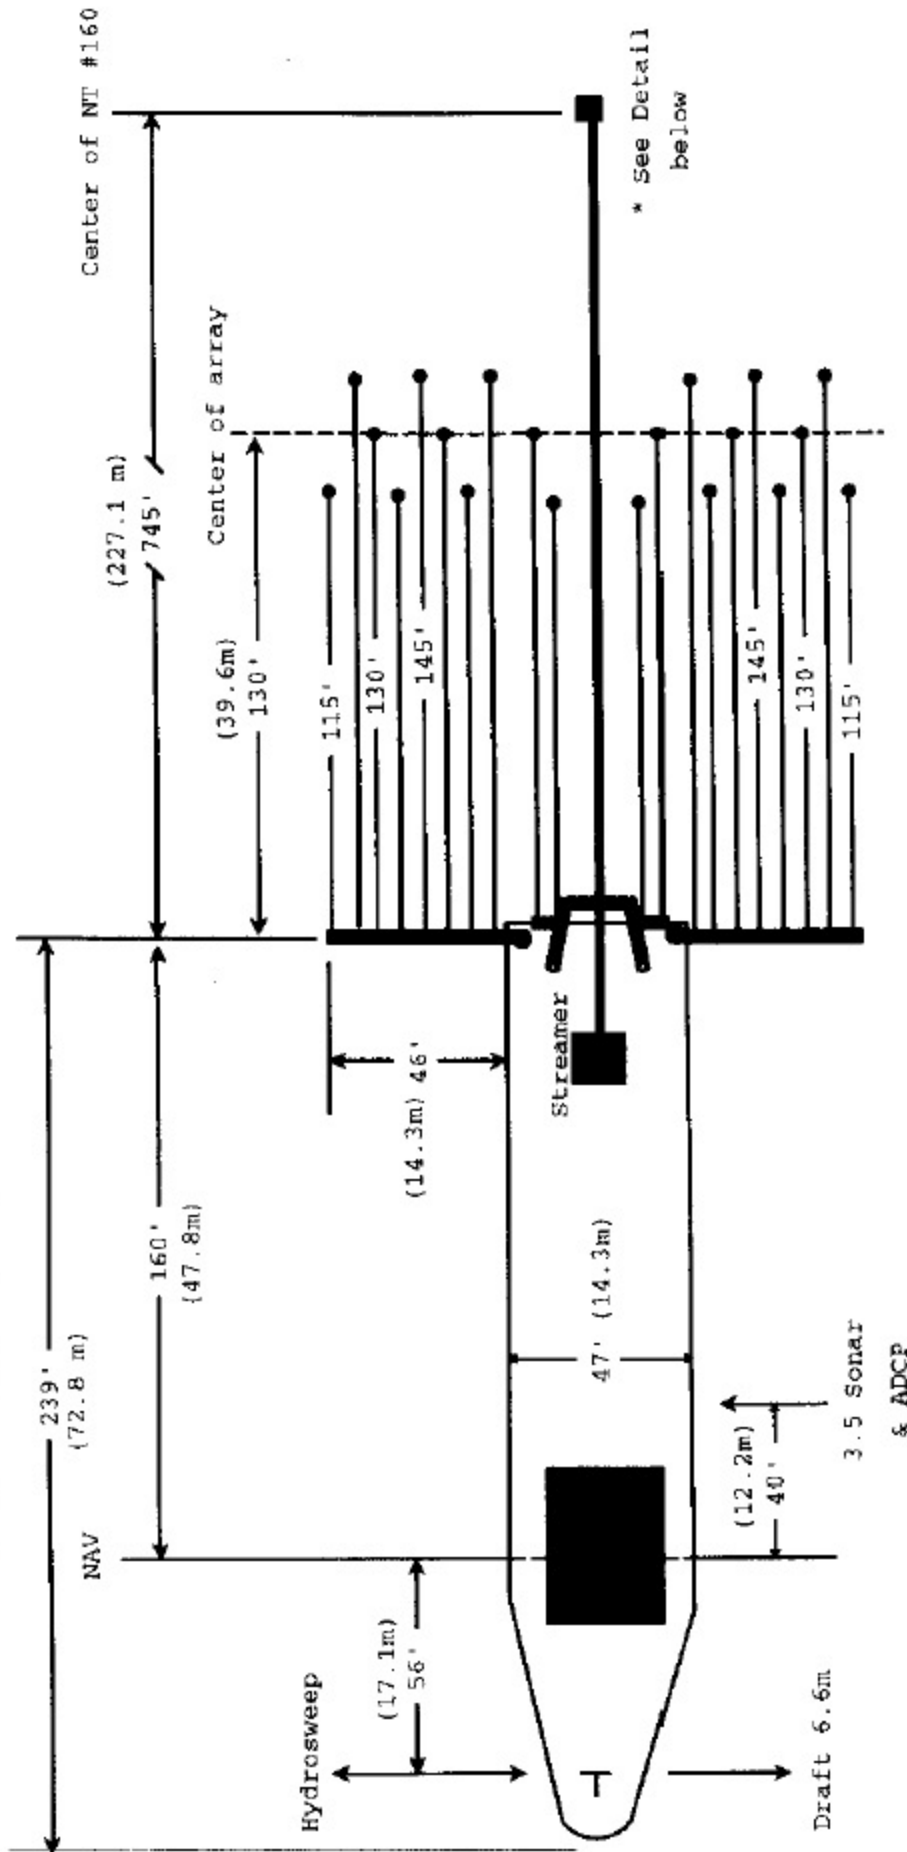

MAURICE EWING SETBACK AND OFFSET DIAGRAM

Source to NT offset = 615'

CABLE = 160 CHANNEL- 40 ACTIVE SECTIONS- 4264 METERS TOTAL LENGTH

Not

Figure 3b