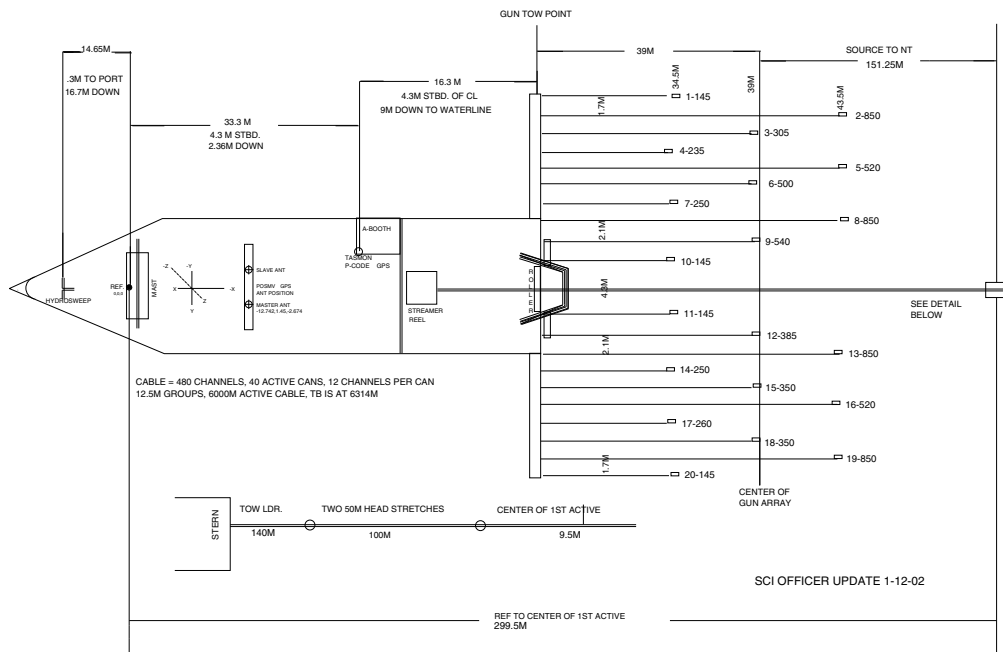

MAURICE EWING MCS SETBACK AND OFFSET DIAGRAM

DATE	REV	DESCRIPTION	DATE	APPROVAL

EW0114 OFFSET			
Maurice Ewing MCS			
Setback and offset DIA.			
DATE	REV	DESCRIPTION	DATE